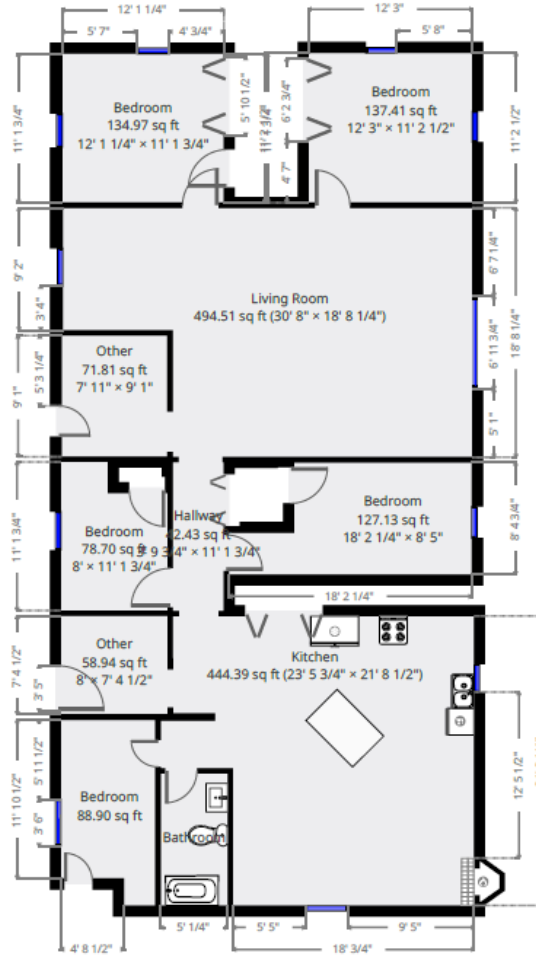

Midwest Land and Home

325 C Street, Washington, KS 66968

1658 16th Road, Washington, KS

Ground Floor

***Measurements may not be exact and you are encouraged to personally measure or have a professional verify before any service is rendered.*