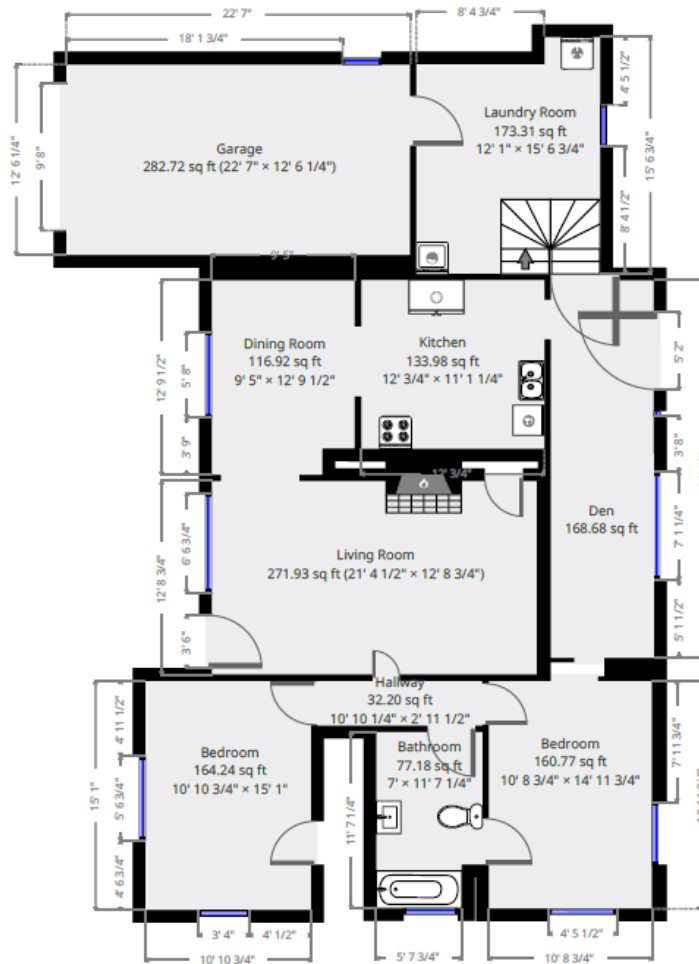

707 Sunset Lane, Washington, KS

Ground Floor

***Measurements may not be exact and you are encouraged to personally measure or have a professional verify before any service is rendered.*

Jessica Leis
Real Estate Agent
785.562.7817