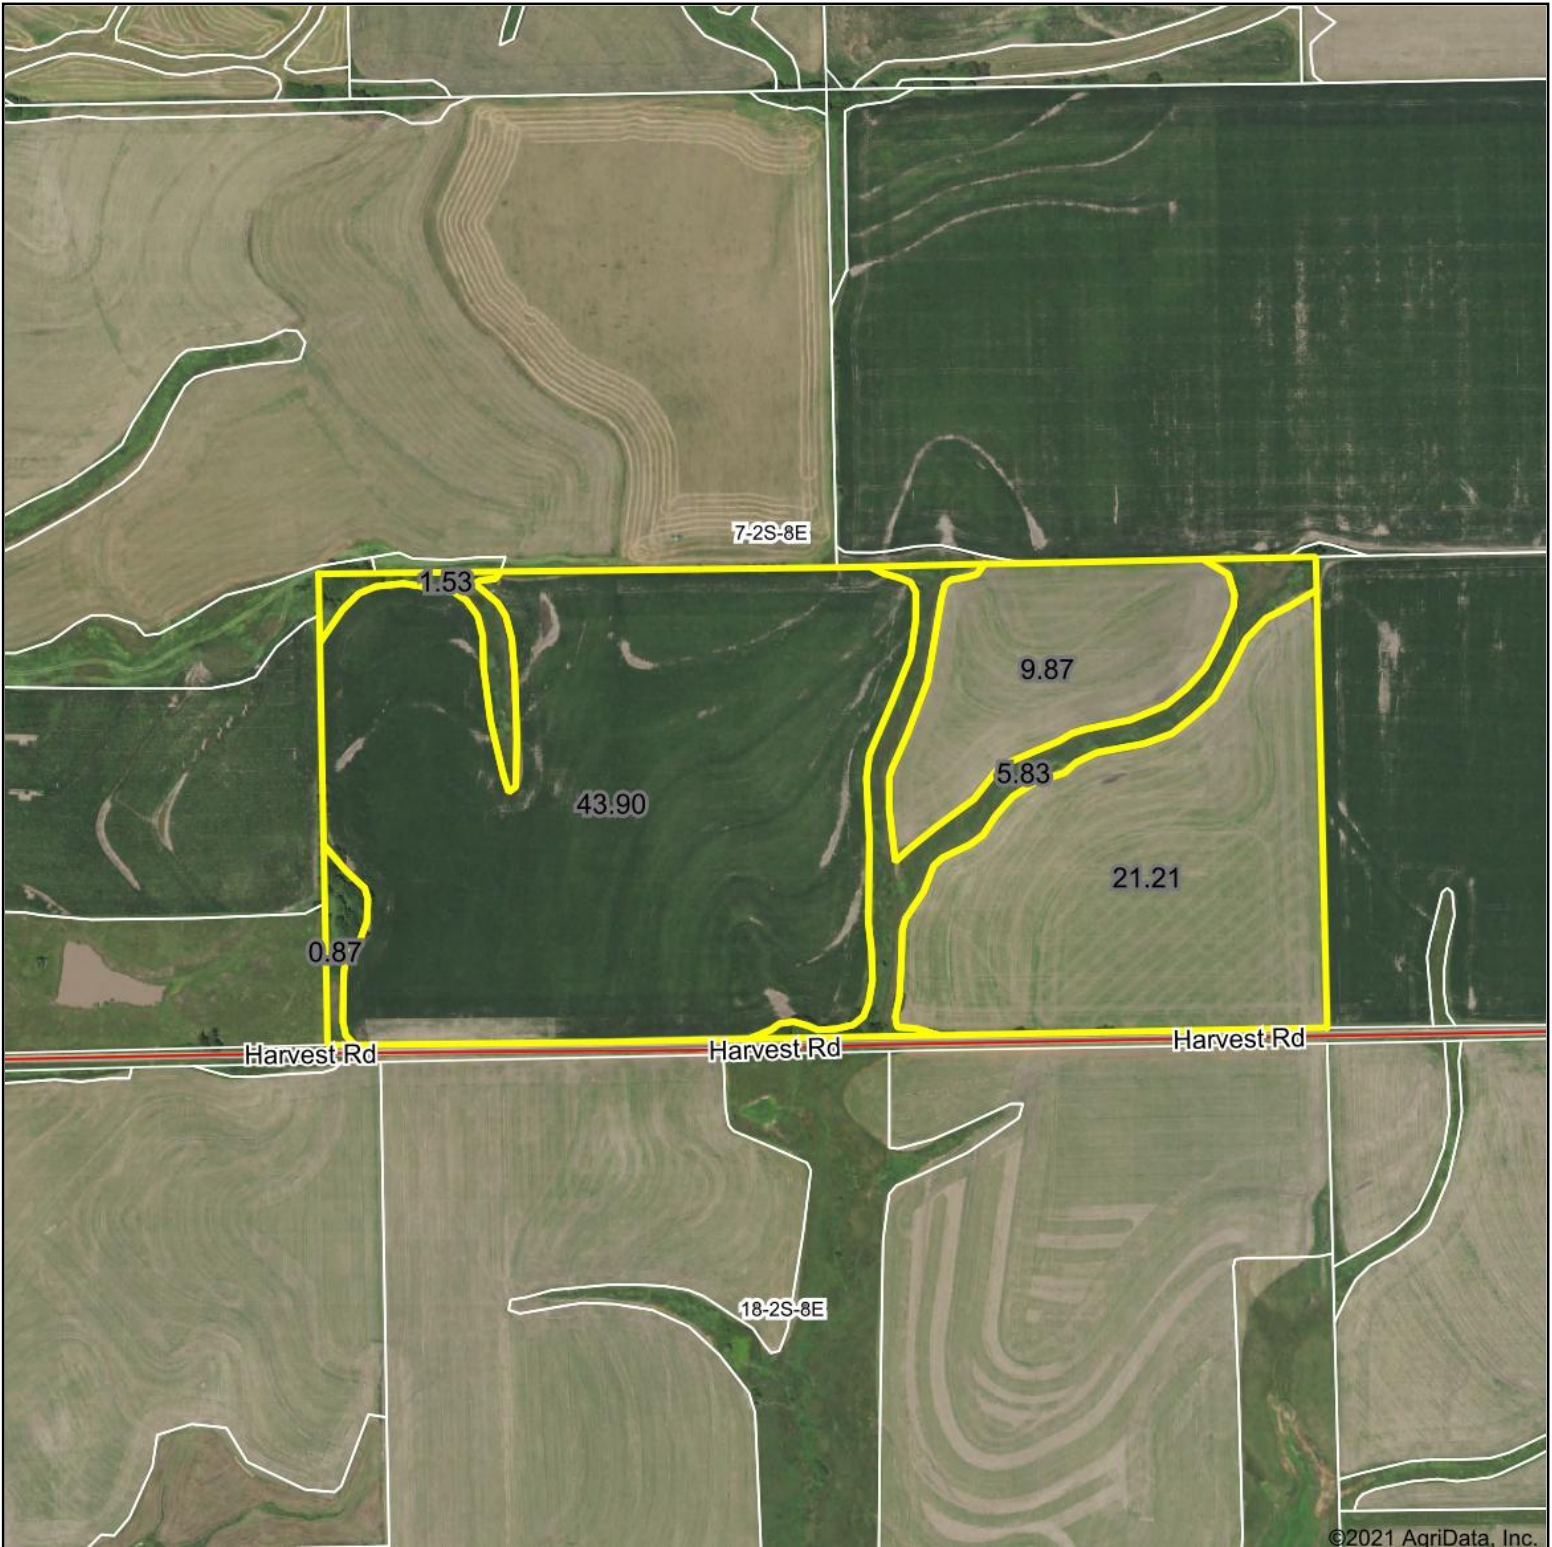

Aerial Map

©2021 AgriData, Inc.

Map Center: 39° 53' 14.01, -96° 34' 20.73

7-2S-8E
Marshall County
Kansas

9/7/2021

Field borders provided by Farm Service Agency as of 5/21/2008.