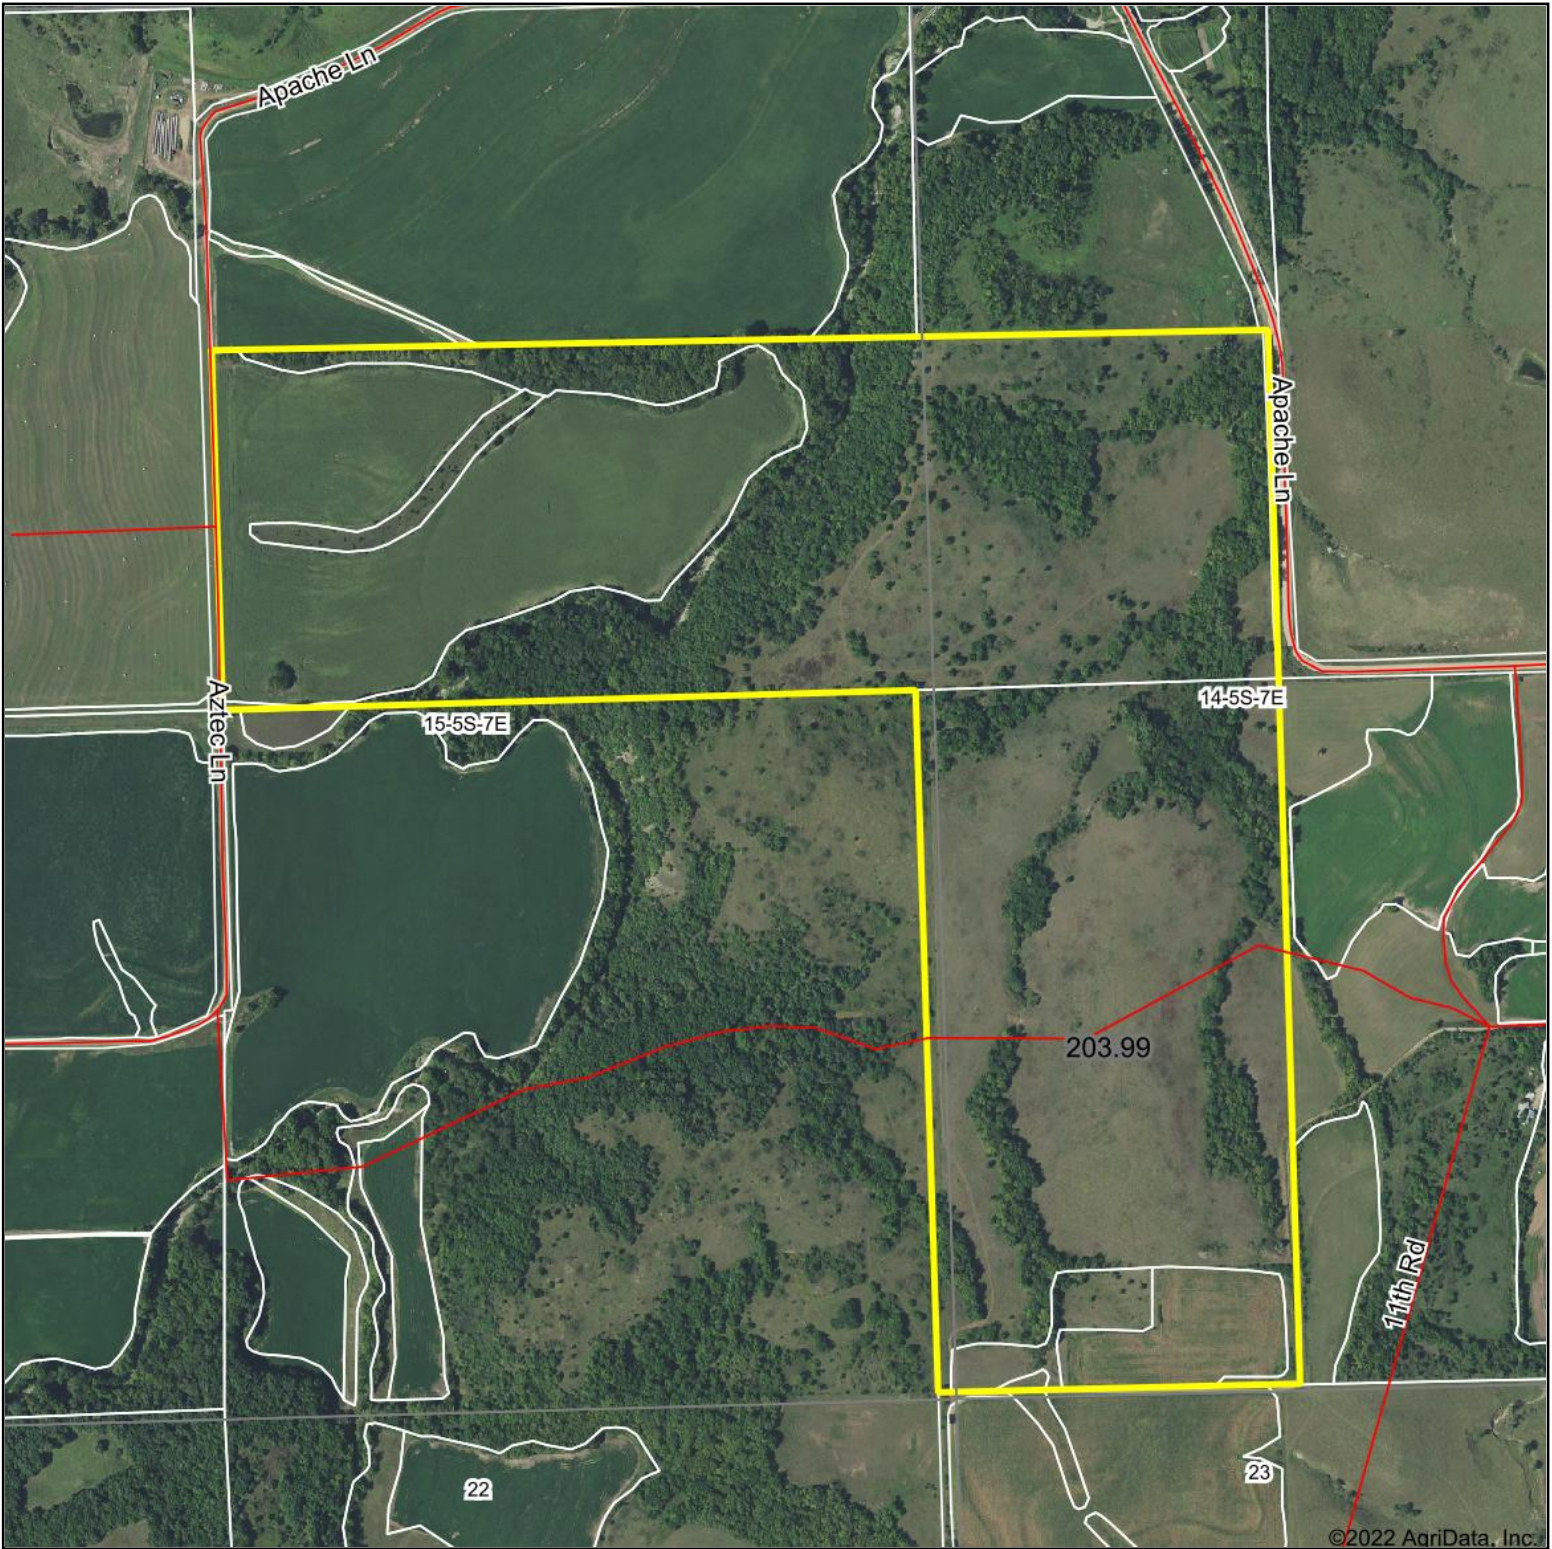

Aerial Map

©2022 AgriData, Inc.

Midwest Land
and Home

Map Center: 39° 36' 58.71, -96° 37' 17.14

15-5S-7E
Marshall County
Kansas

1/27/2022

Maps Provided By:

© AgriData, Inc. 2021 www.AgriDataInc.com

Field borders provided by Farm Service Agency as of 5/21/2008.