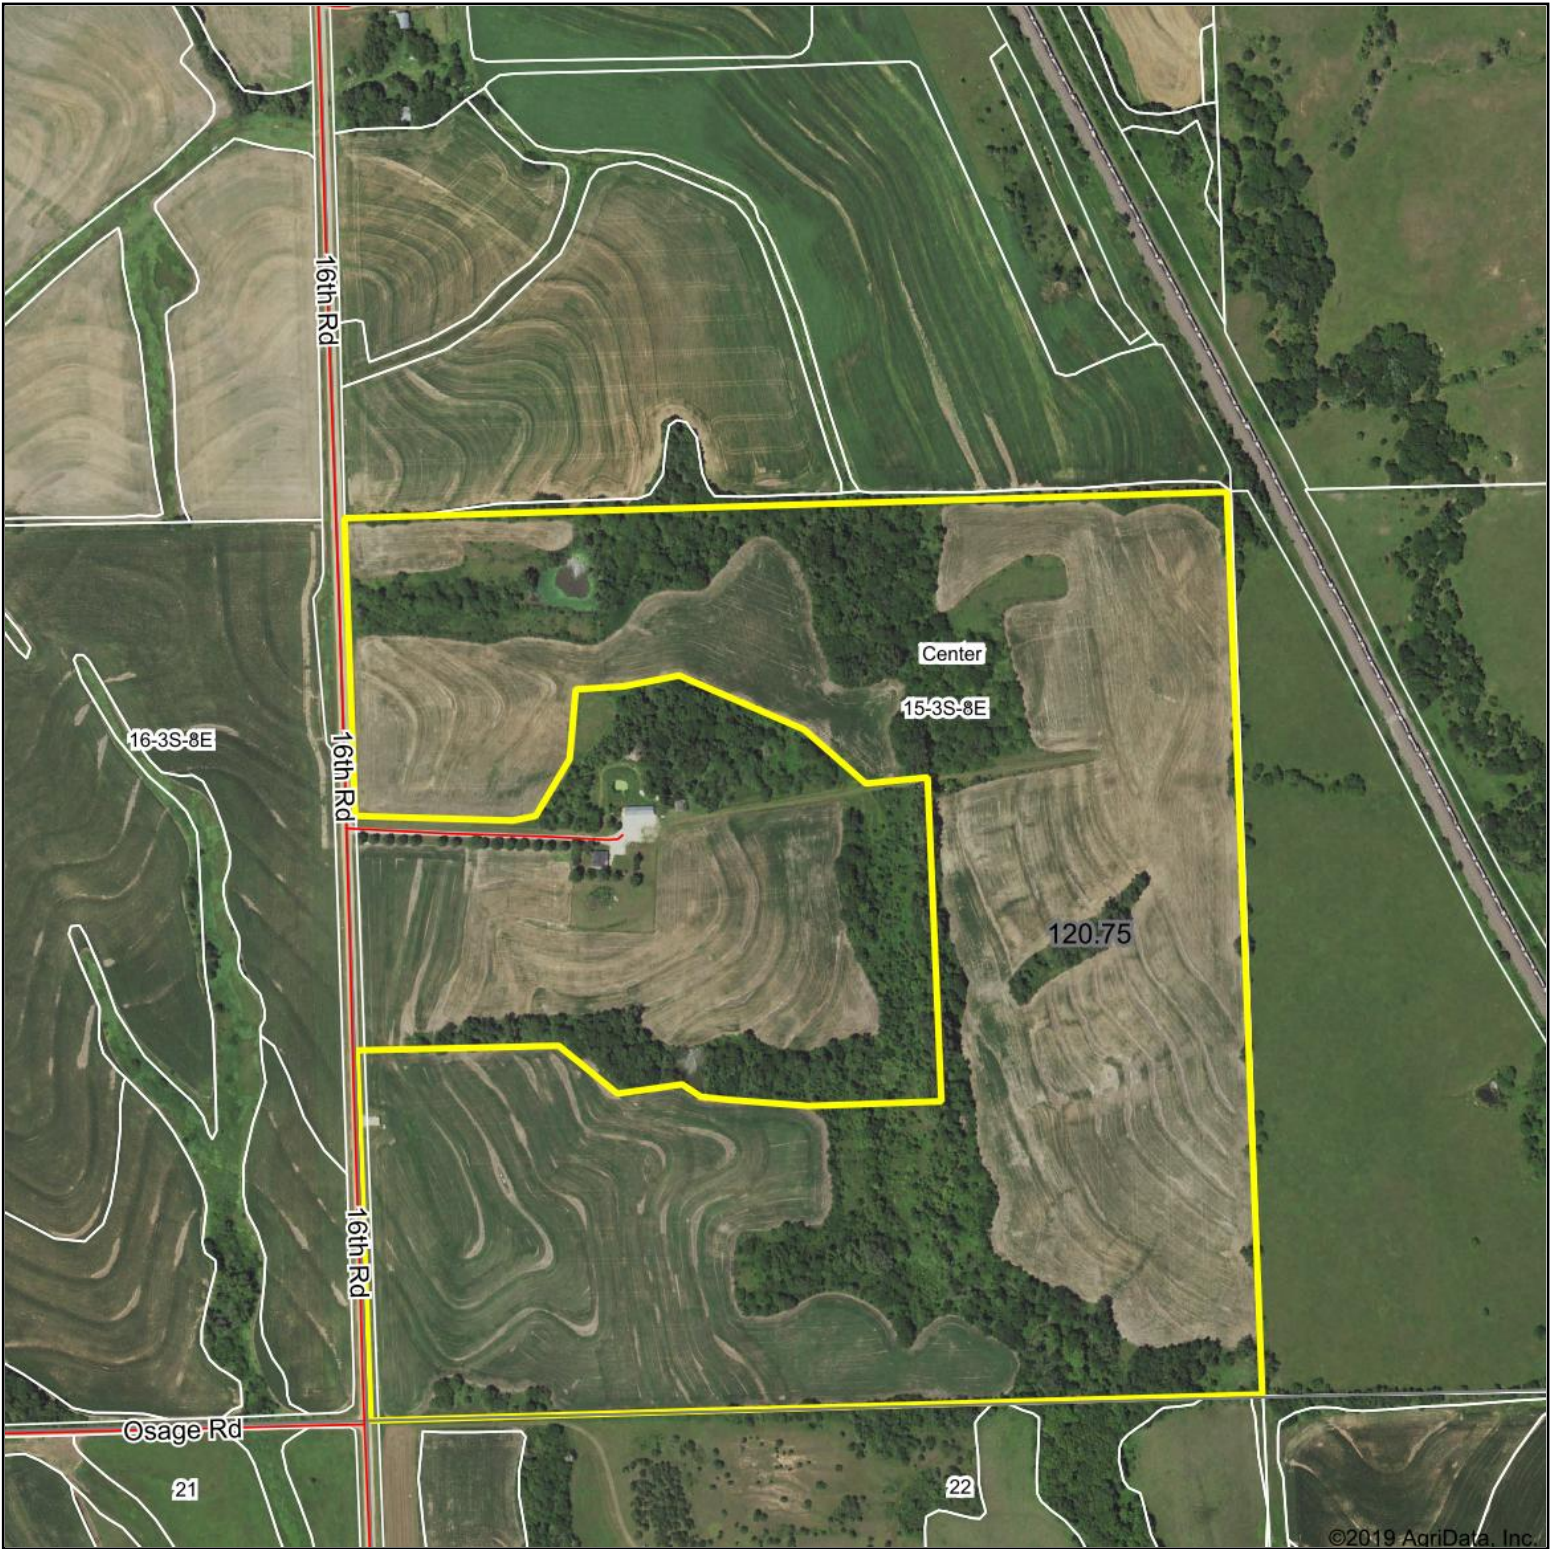

Aerial Map

Midwest Land and Home

Map Center: 39° 47' 19.6, -96° 30' 56.59

**15-3S-8E
Marshall County
Kansas**

1/21/2020

Maps Provided By:
 **surety**
CUSTOMIZED ONLINE MAPPING
© AgriData, Inc. 2019 www.AgriDataInc.com

Field borders provided by Farm Service Agency as of 5/21/2008.