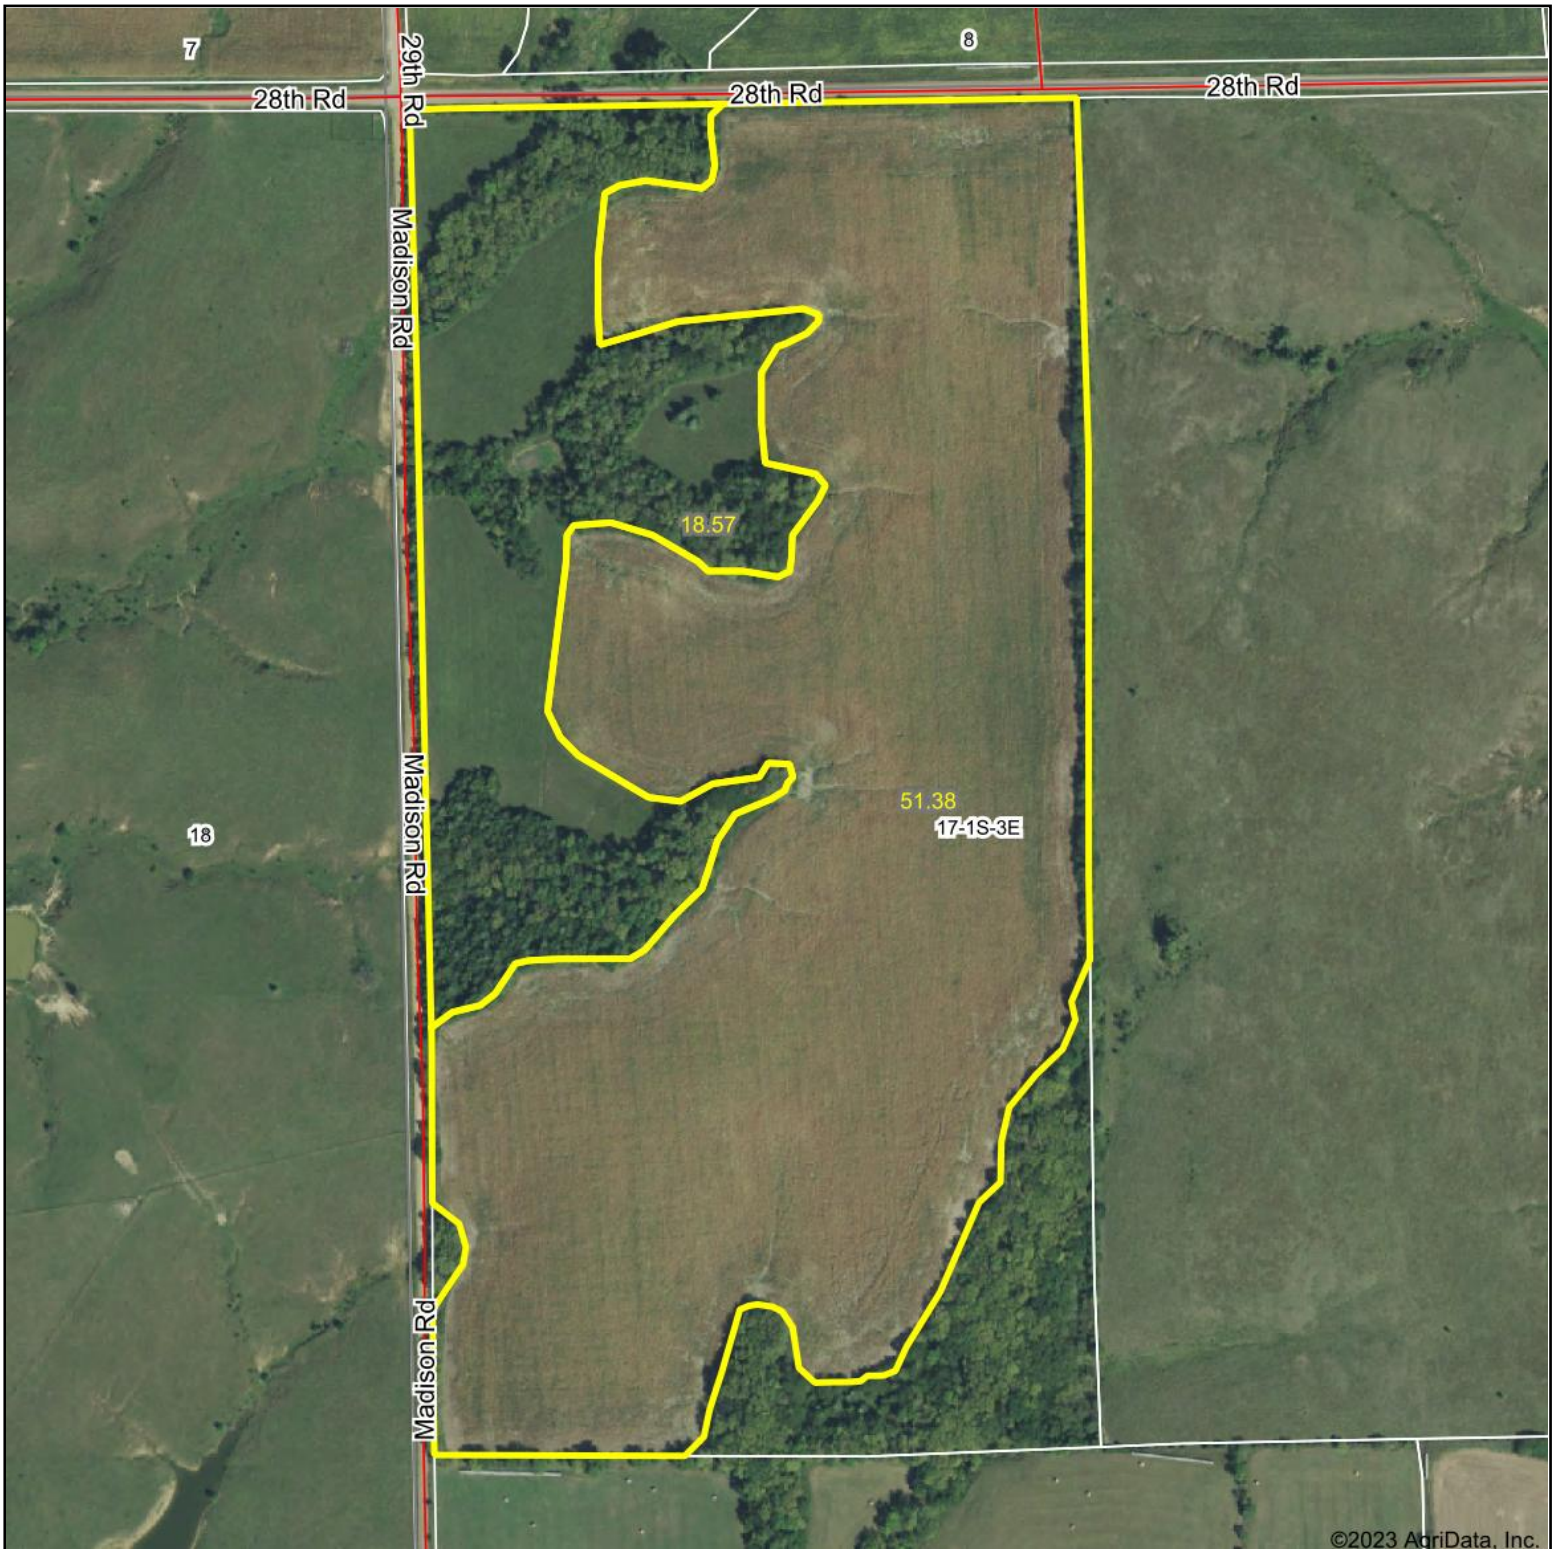

# Aerial Map

Boundary Center: 39° 58' 10.77, -97° 7' 22.26

Maps Provided By:

© AgriData, Inc. 2023 www.AgriDataInc.com

17-1S-3E  
Washington County  
Kansas

6/27/2023

Field borders provided by Farm Service Agency as of 5/21/2008.