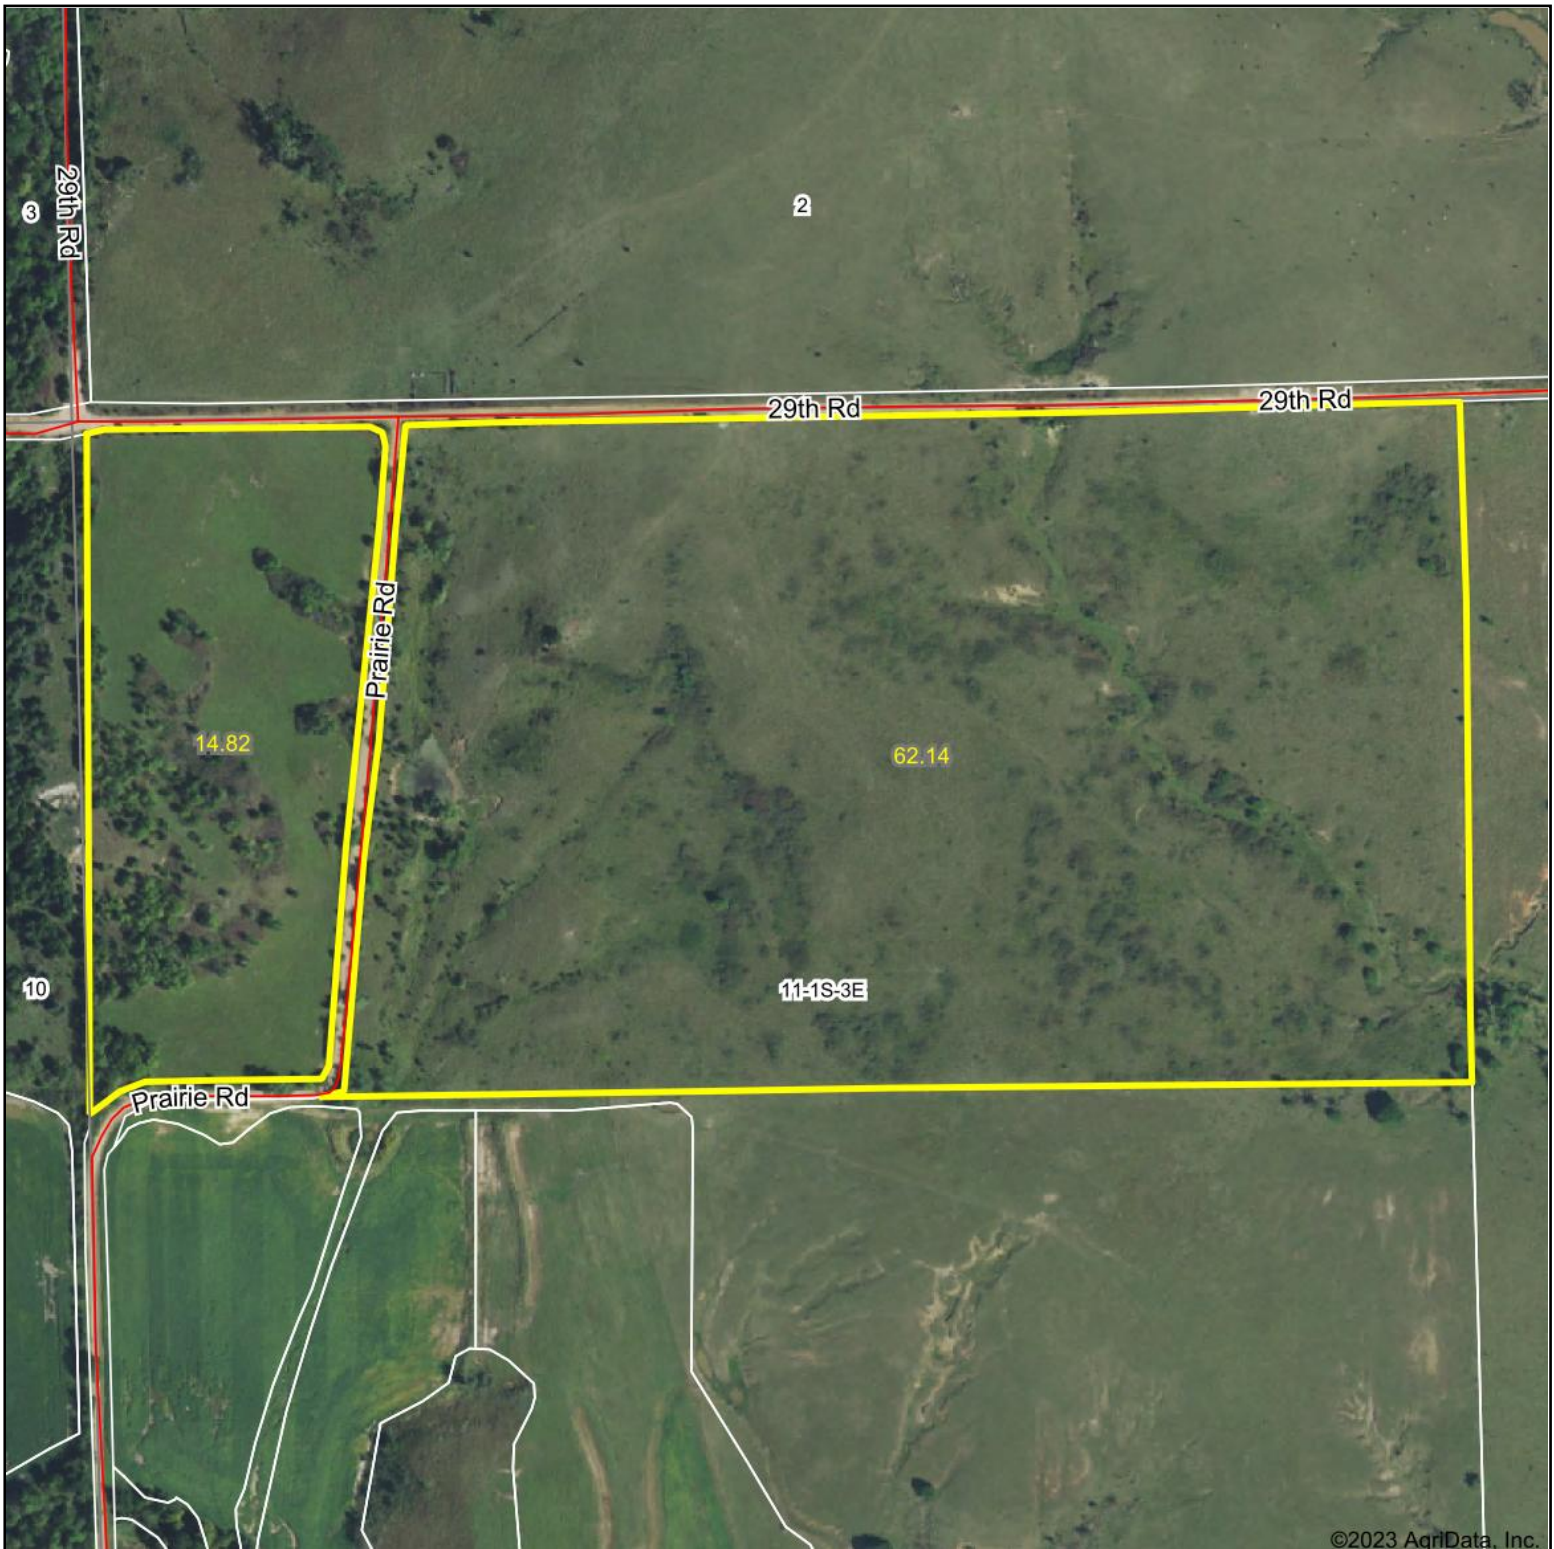

Aerial Map

Boundary Center: 39° 59' 9.21, -97° 3' 50.82

Maps Provided By:

© AgriData, Inc. 2023 www.AgriDataInc.com

11-1S-3E
Washington County
Kansas

6/27/2023