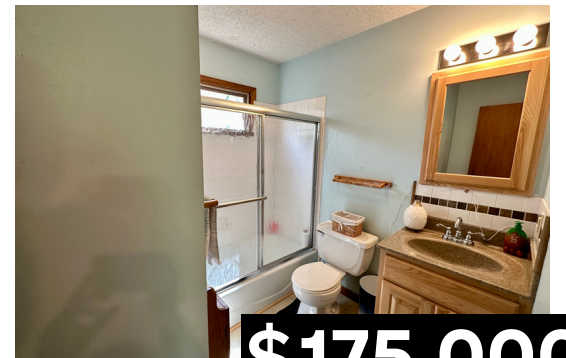

Welcome Home!

506 SOUTH 14TH ST, MARYSVILLE

PROPERTY FEATURES

Three

Off Street
Parking

One & Half

0.23 Acre Lot

Fenced
Backyard

Master
Bedroom w/
En Suite

Bonus Room

Utility Shed

\$175,000

Jessica Leis, Agent

785.562.7817

jessica@midwestlandandhome.com

www.MidwestLandandHome.com