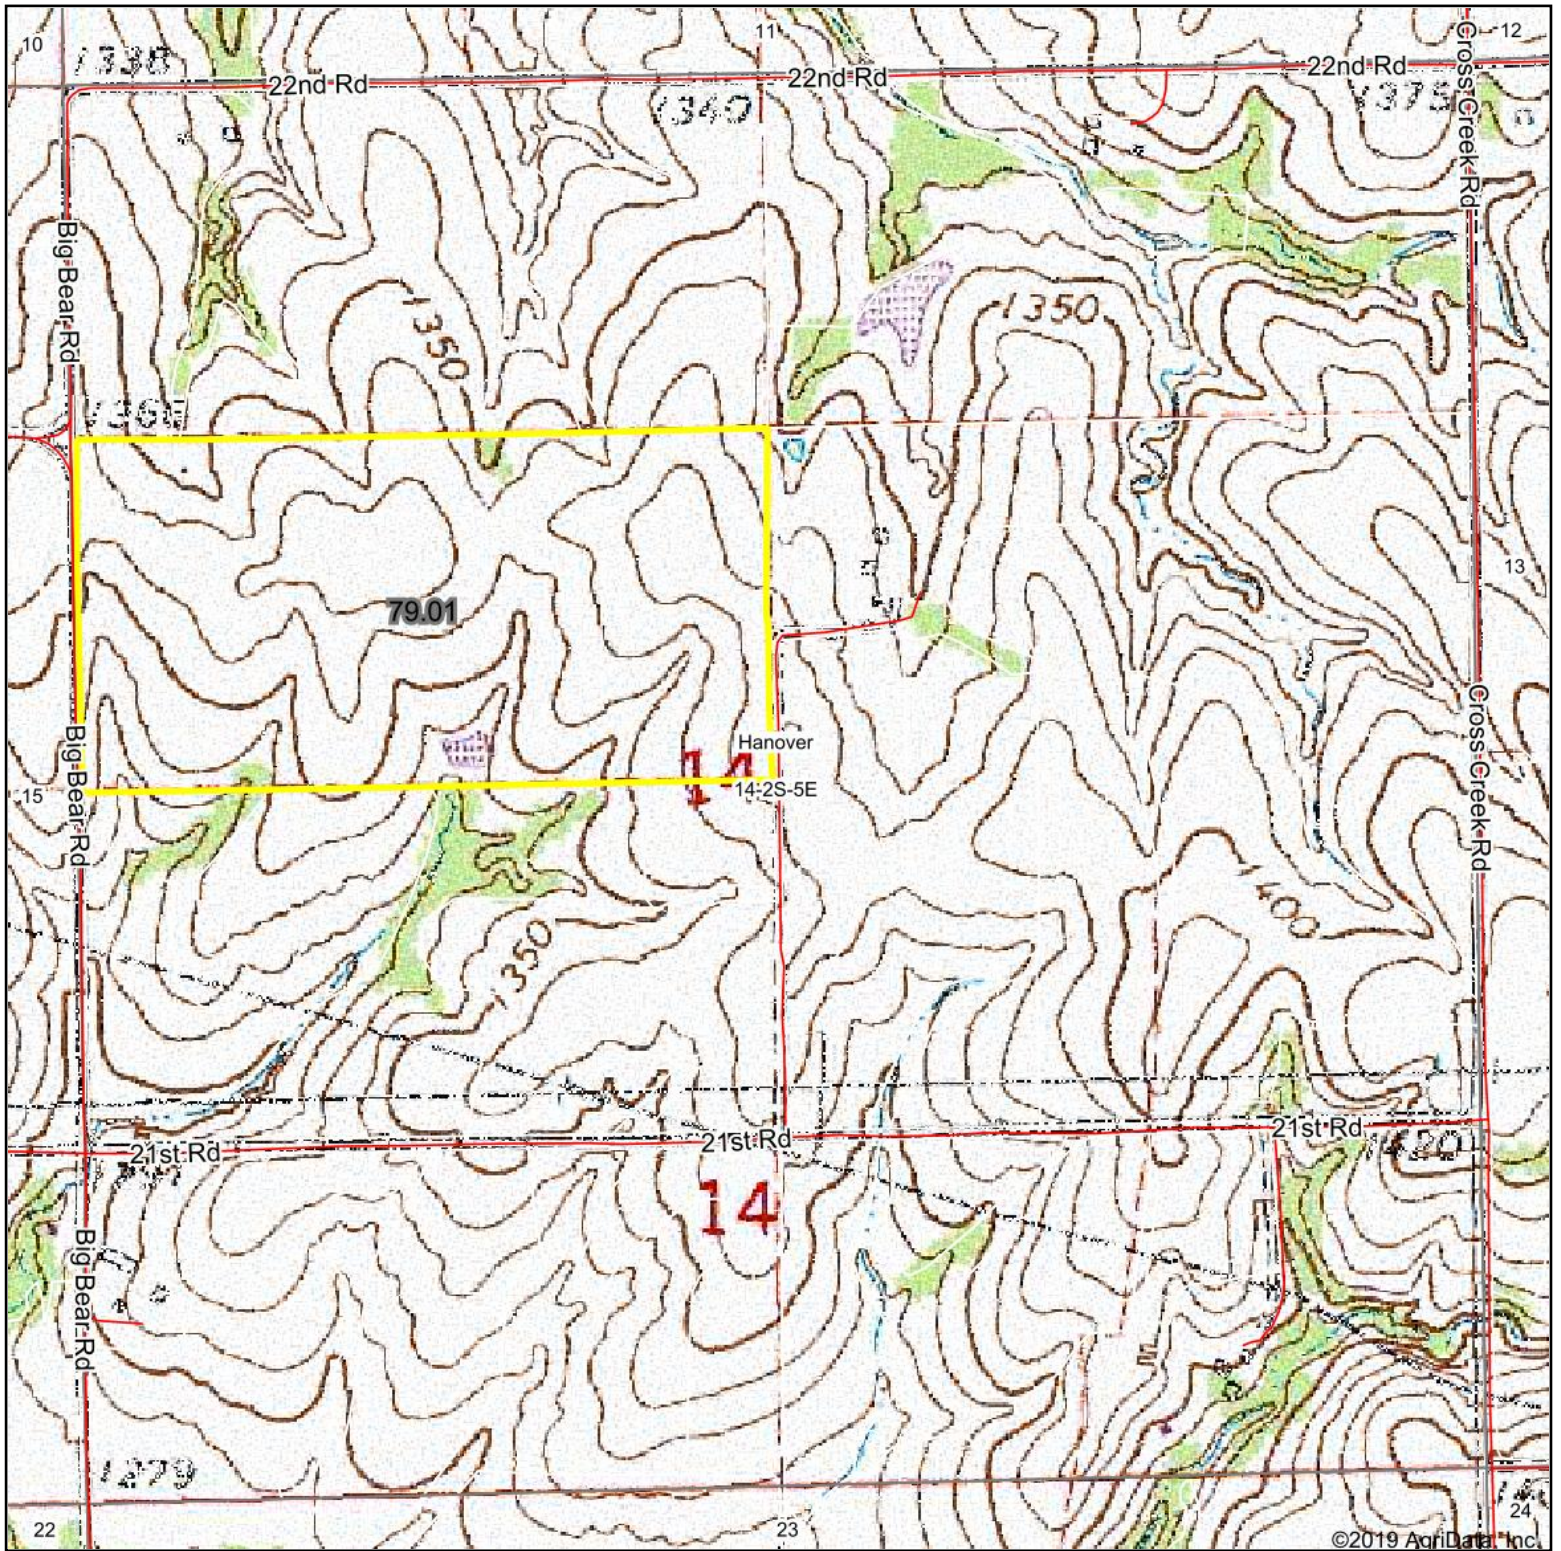

Topography Map

©2019 AgriData, Inc.

Midwest Land
and Home

map center: 39° 52' 41.57, -96° 50' 3

14-2S-5E
Washington County
Kansas

Maps Provided By:
surety
CUSTOMIZED ONLINE MAPPING
© AgriData, Inc. 2019 www.AgriDataInc.com

2/6/2019

Field borders provided by Farm Service Agency as of 5/21/2008.