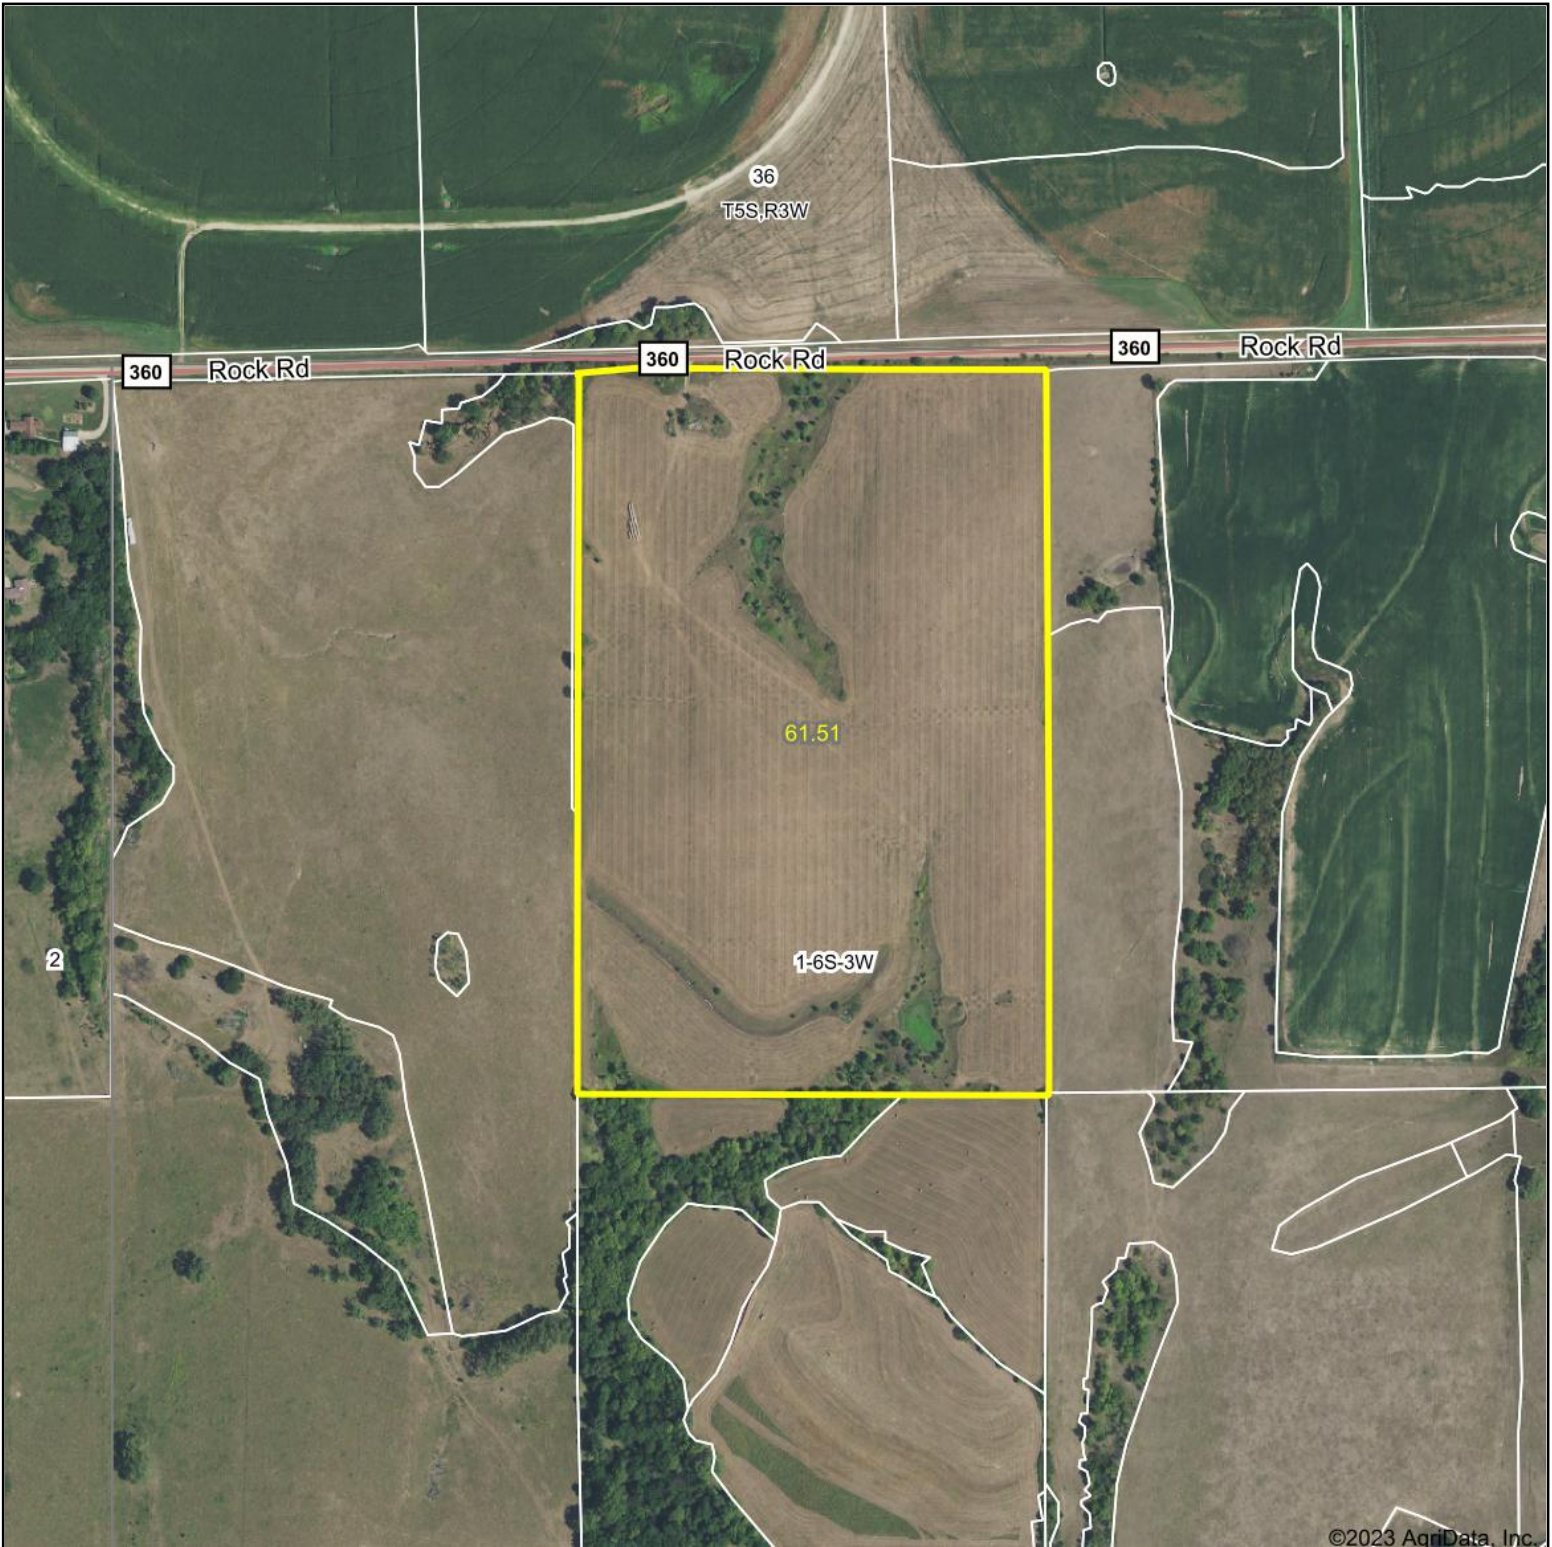

# Aerial Map

Maps Provided By:

© AgriData, Inc. 2023 www.AgriDataInc.com

Boundary Center: 39° 33' 49.15, -97° 36' 12.86

1-6S-3W  
Cloud County  
Kansas

12/4/2023