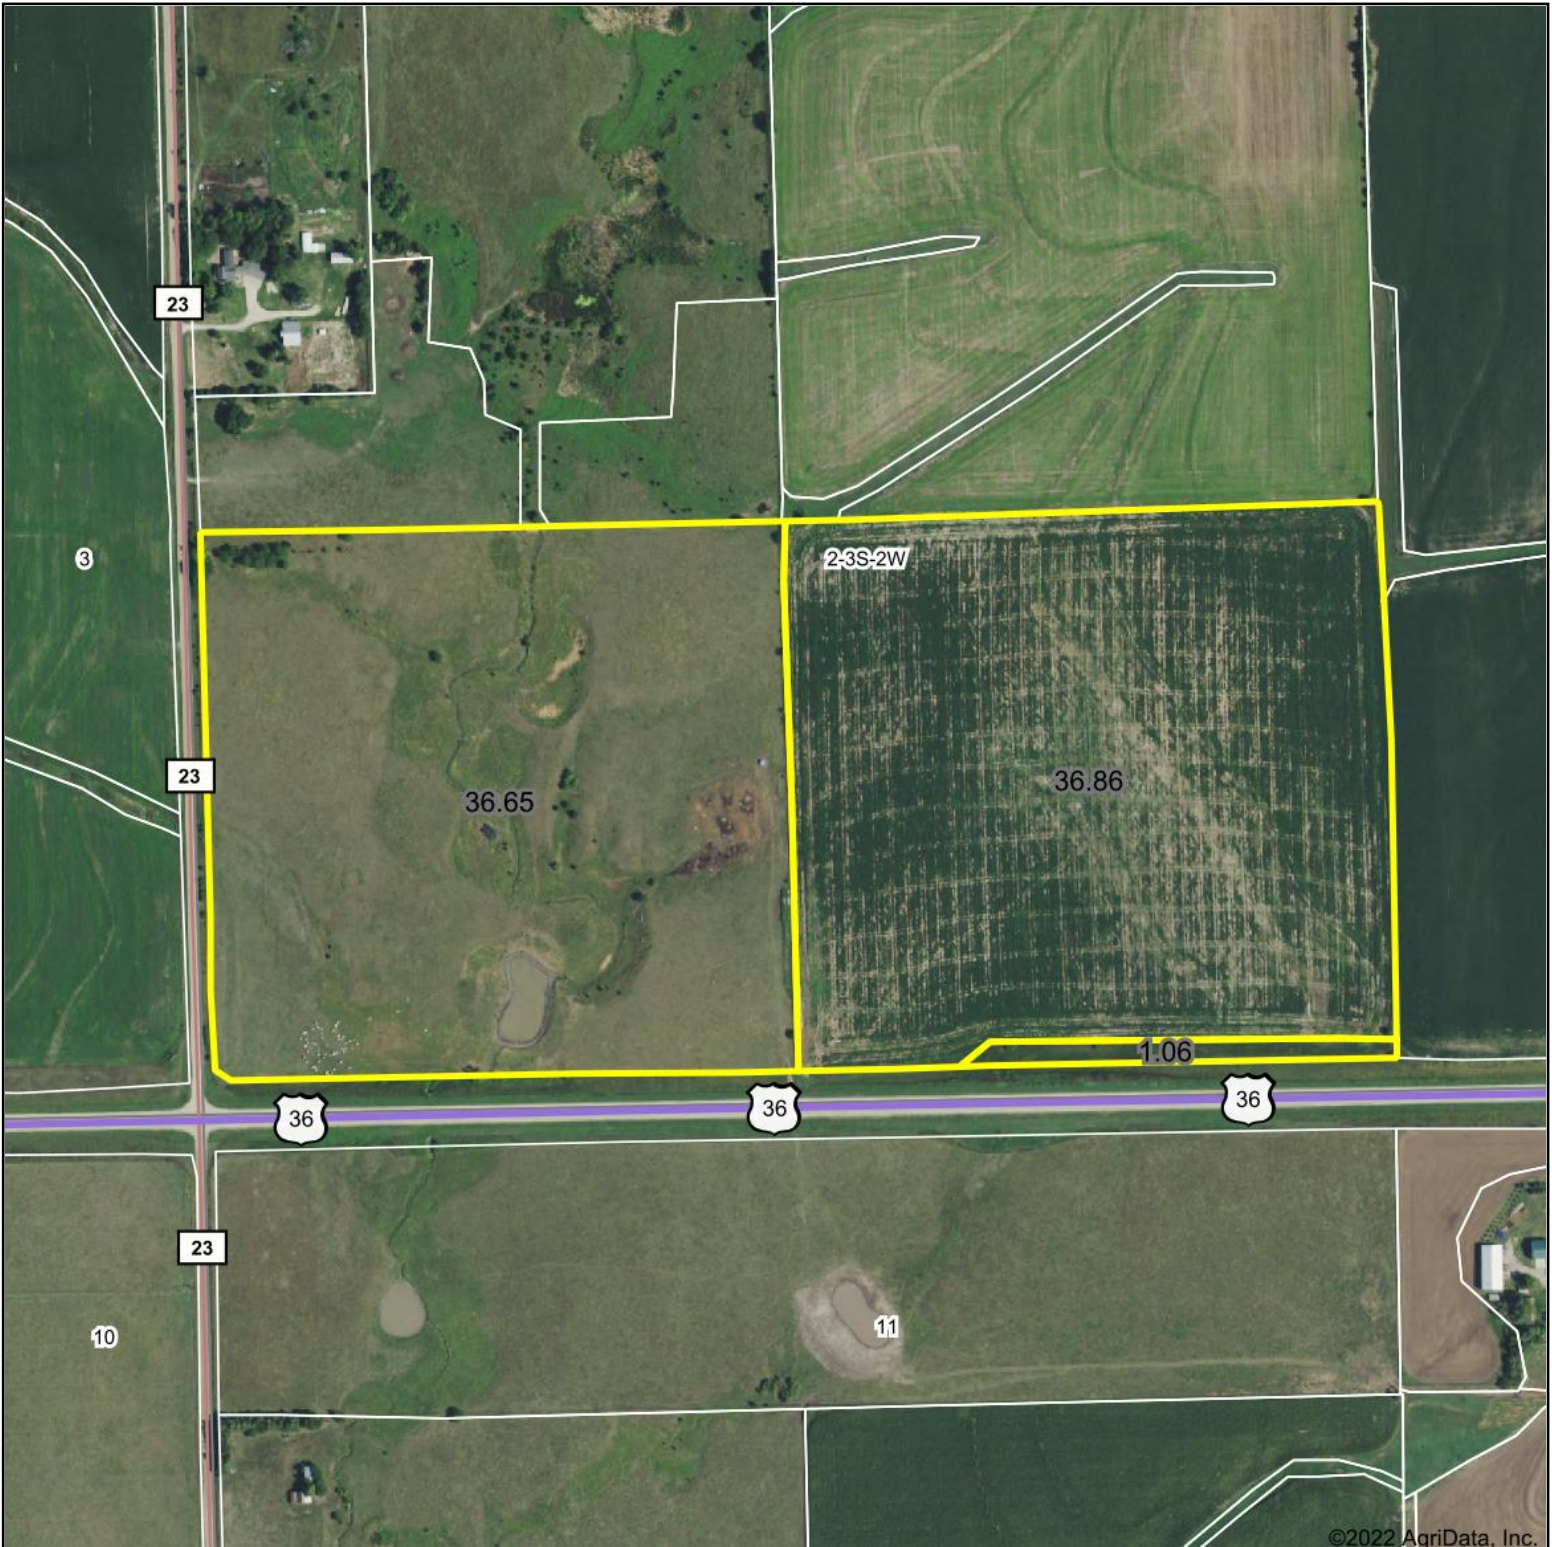

Aerial Map

©2022 AgriData, Inc.

Midwest Land and Home

Map Center: 39° 48' 54.7, -97° 30' 51.21

2-3S-2W
Republic County
Kansas

2/24/2022

Maps Provided By:
 **surety**
CUSTOMIZED ONLINE MAPPING
© AgriData, Inc. 2021 www.AgriDataInc.com

Field borders provided by Farm Service Agency as of 5/21/2008.