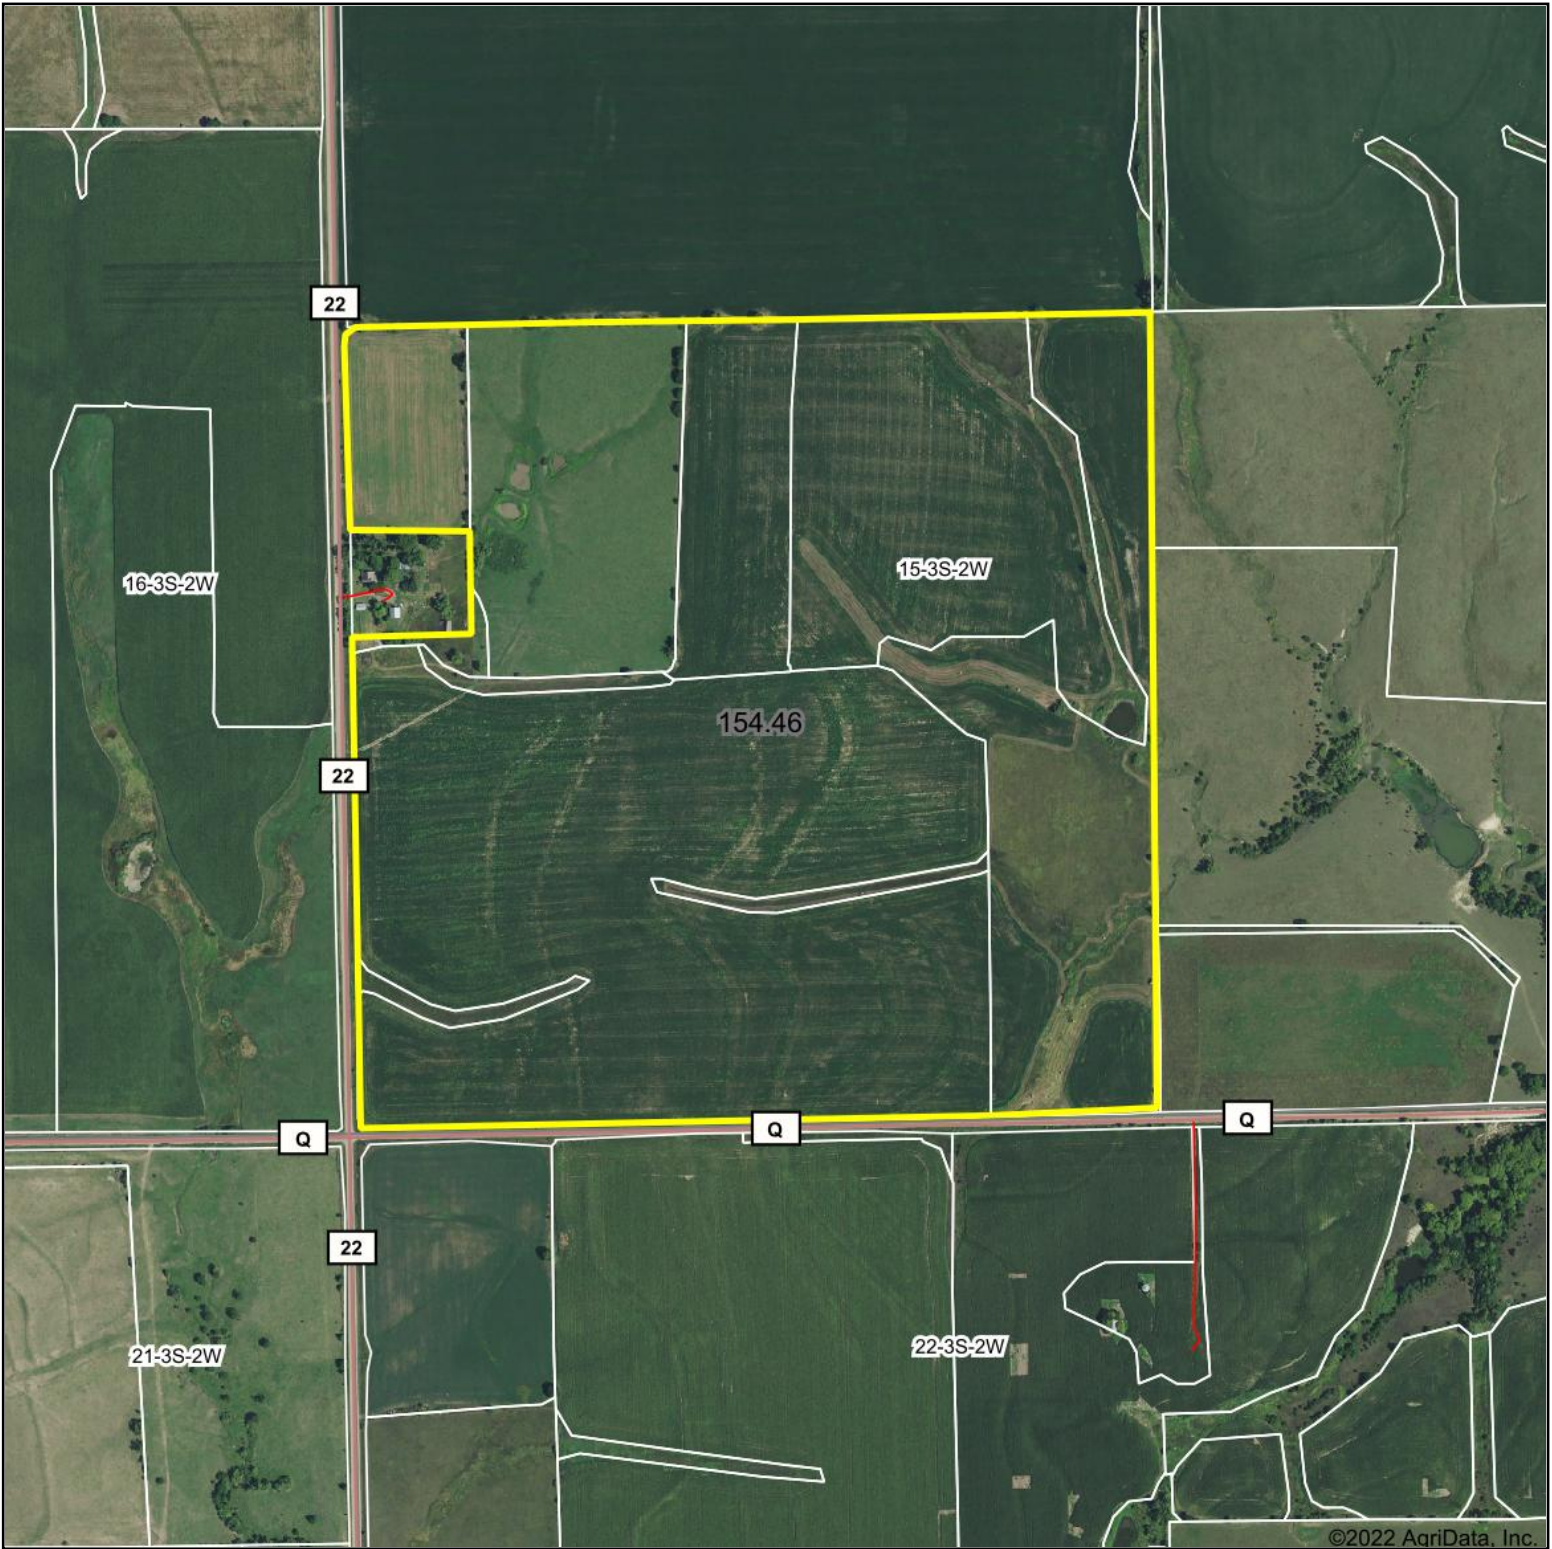

Aerial Map

Midwest Land
and Home

Map Center: 39° 47' 14, -97° 31' 57.9

15-3S-2W
Republic County
Kansas

2/24/2022

Maps Provided By:
 **surety**
CUSTOMIZED ONLINE MAPPING
© AgriData, Inc. 2021 www.AgriDataInc.com

Field borders provided by Farm Service Agency as of 5/21/2008.