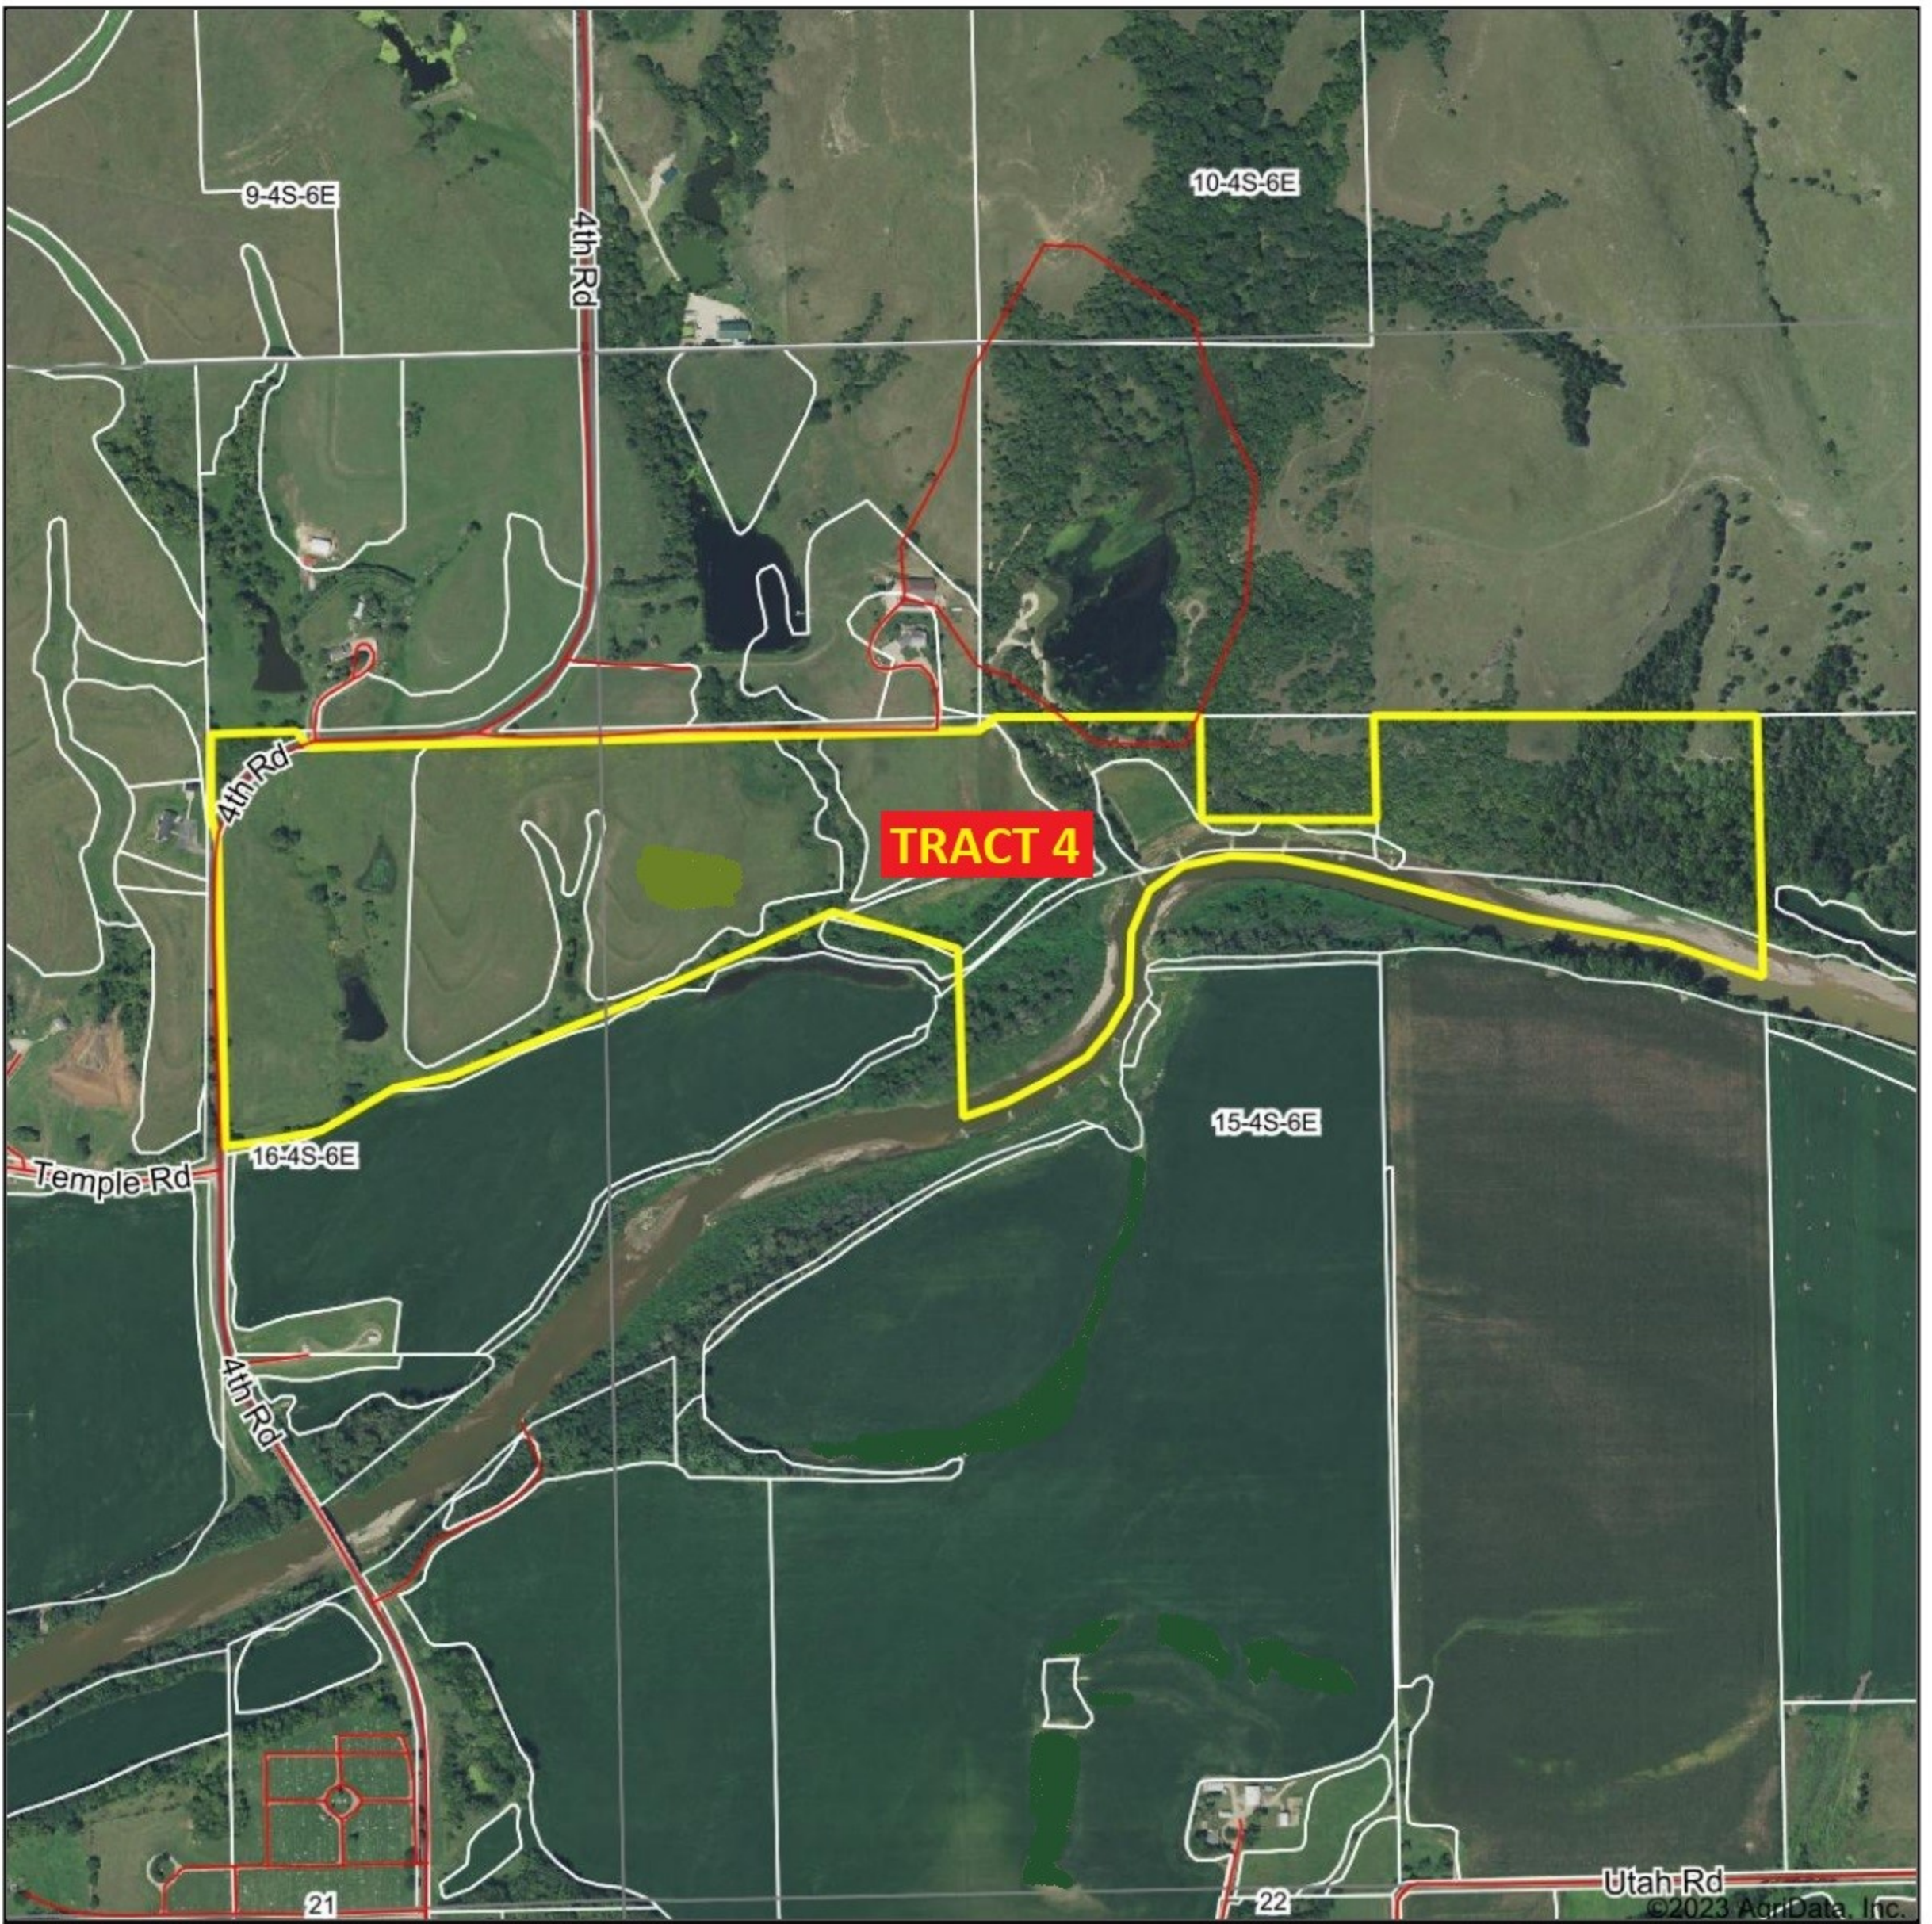

Aerial Map

TRACT 4

Map Center: 39° 42' 21.27, -96° 44' 47.77

15-4S-6E
Marshall County
Kansas

Maps Provided By:
surety
CUSTOMIZED ONLINE MAPPING
© AgriData, Inc. 2023 www.AgriDataInc.com

6/10/2023

Field borders provided by Farm Service Agency as of 5/21/2008.