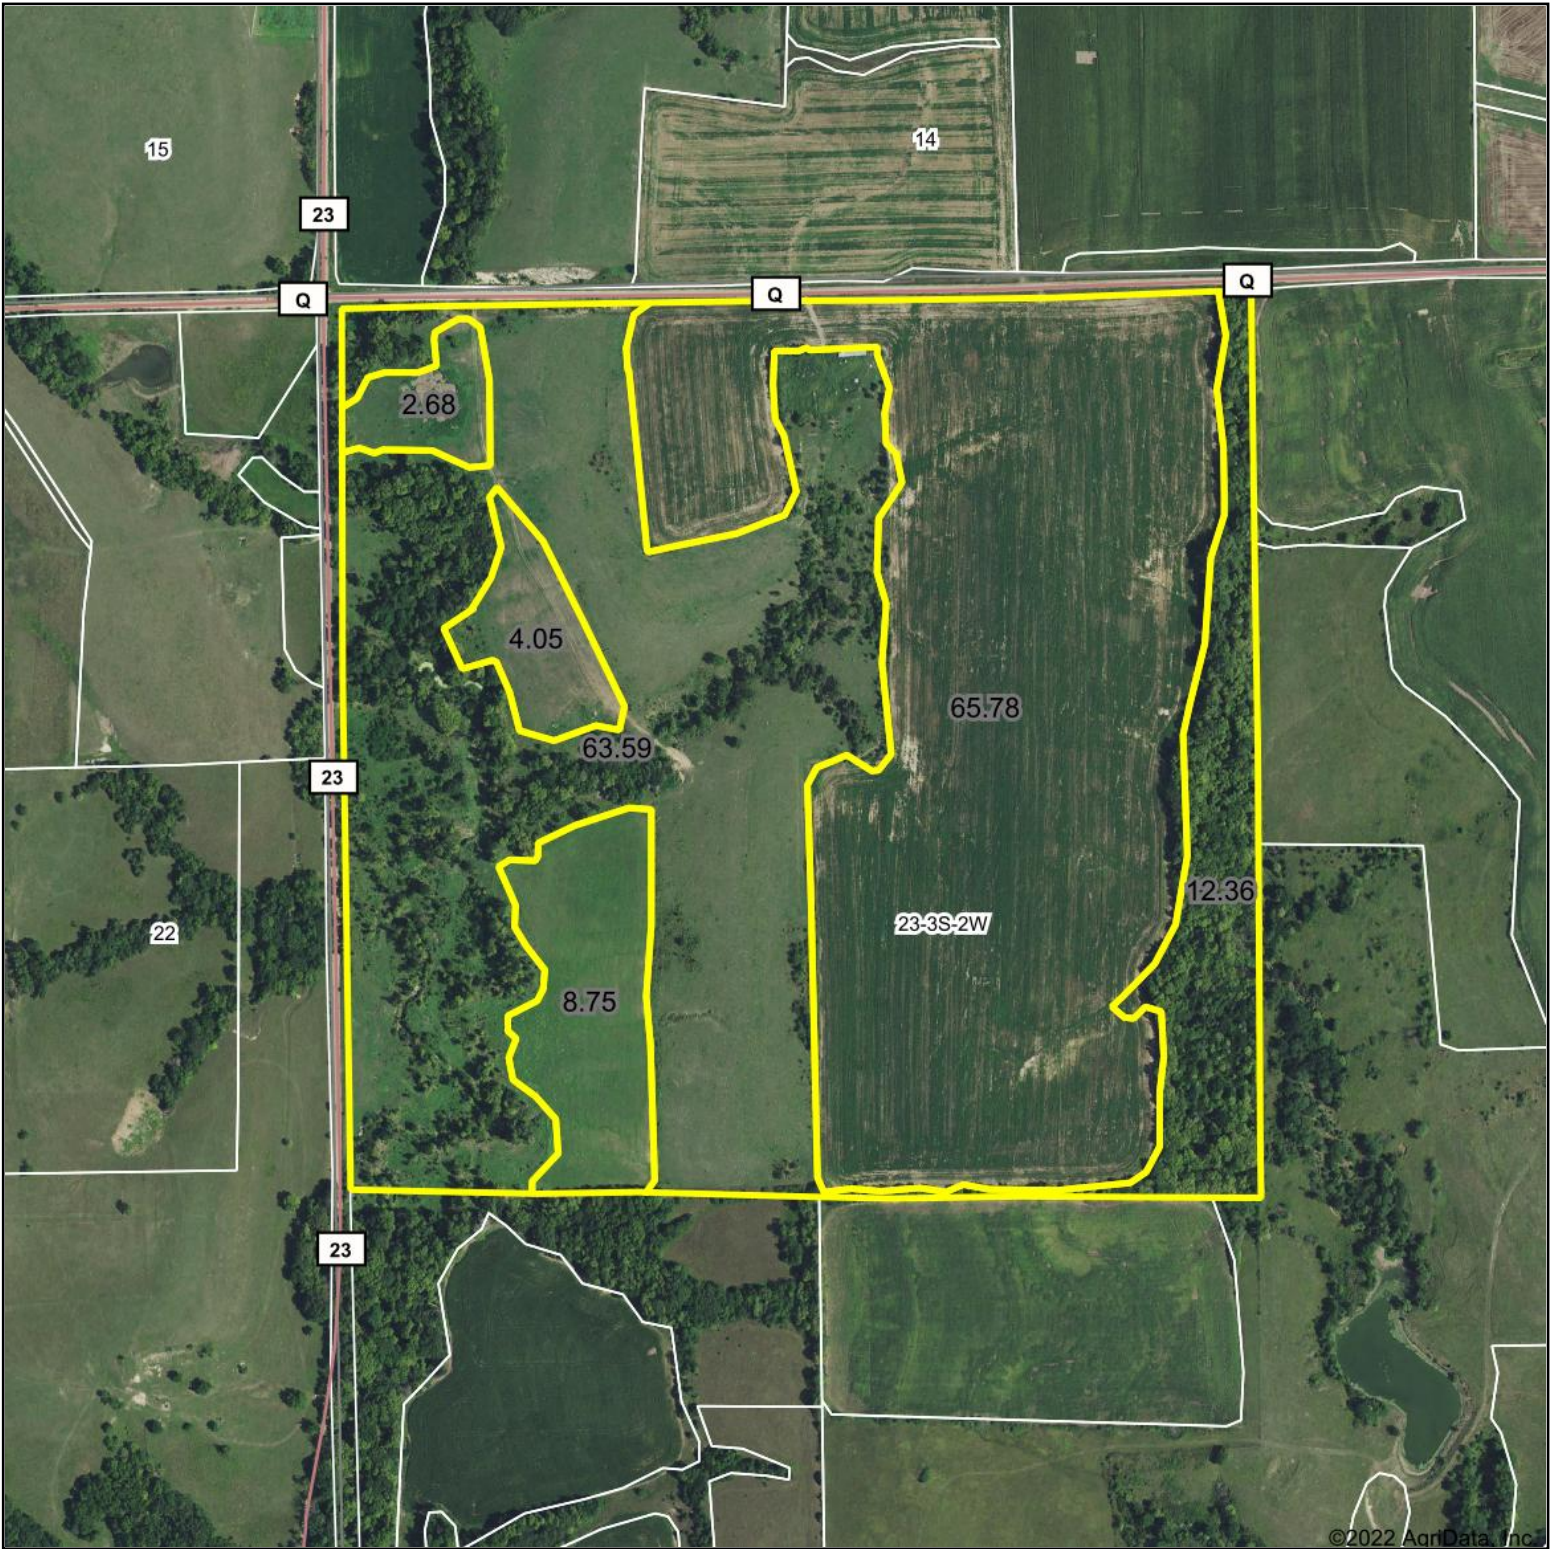

Aerial Map

©2022 AgriData, Inc.

Midwest Land
and Home

Map Center: 39° 46' 49.07, -97° 30' 51.6

23-3S-2W
Republic County
Kansas

2/25/2022

Maps Provided By:
 **surety**
CUSTOMIZED ONLINE MAPPING
© AgriData, Inc. 2021 www.AgriDataInc.com

Field borders provided by Farm Service Agency as of 5/21/2008.