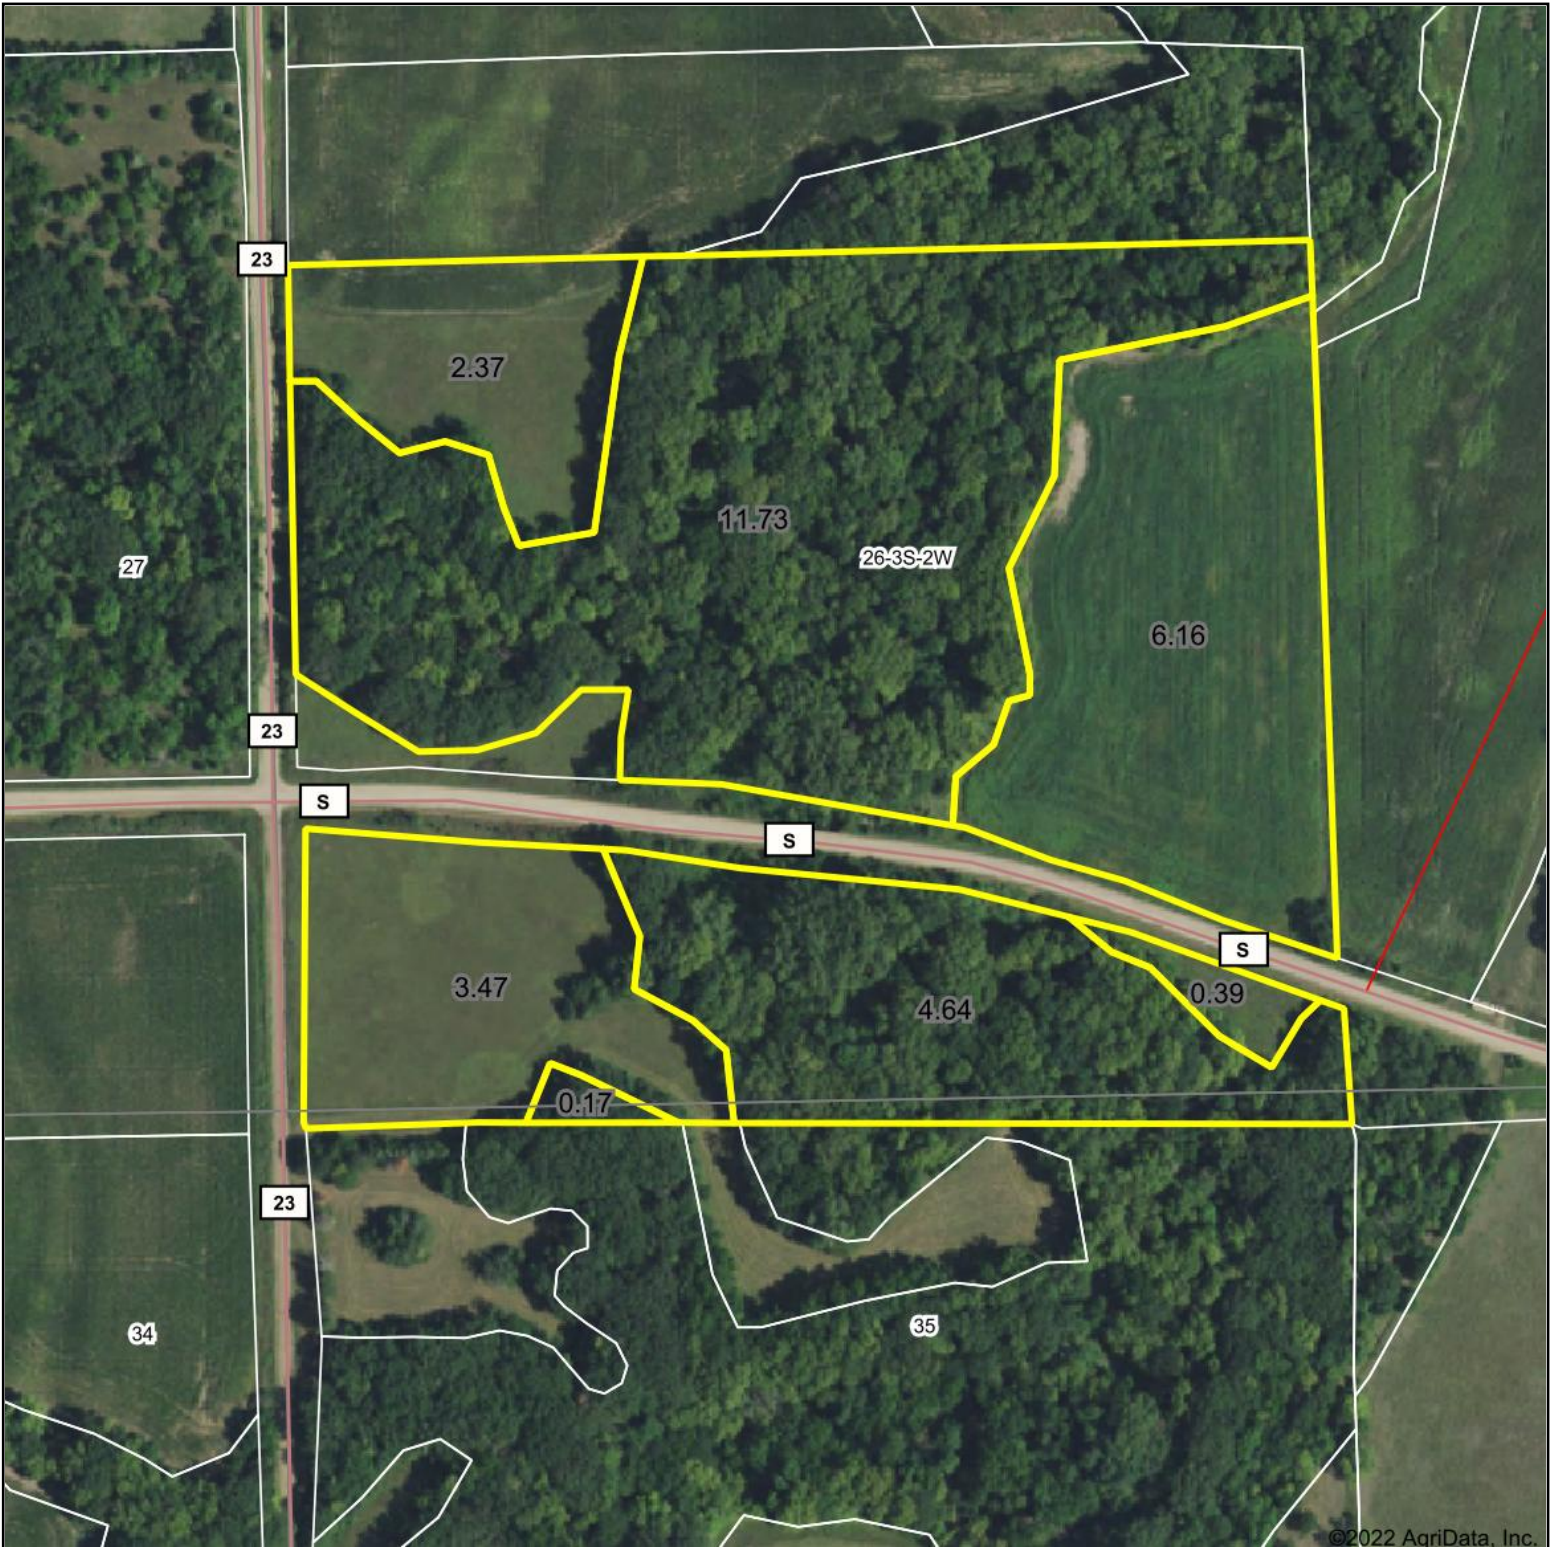

Aerial Map

©2022 AgriData, Inc.

Midwest Land
and Home

Map Center: 39° 45' 22.7, -97° 30' 59.47

26-3S-2W
Republic County
Kansas

2/24/2022

Maps Provided By:
 **surety**[®]
CUSTOMIZED ONLINE MAPPING
© AgriData, Inc. 2021 www.AgriDataInc.com

Field borders provided by Farm Service Agency as of 5/21/2008.