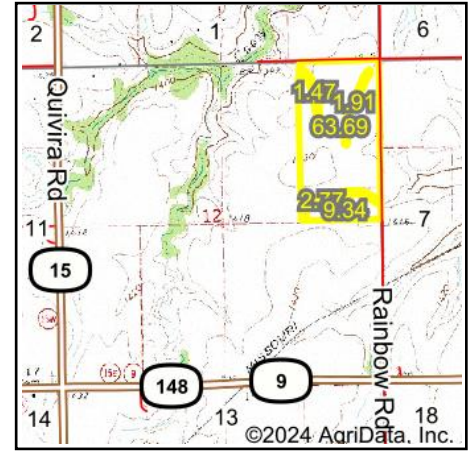

Wetlands Map

State: Kansas
Location: 12-4S-3E
County: Washington
Township: Linn
Date: 2/14/2024

Maps Provided By:

 CUSTOMIZED ONLINE MAPPING
 © AgriData, Inc. 2023 www.AgriDataInc.com

Classification Code	Type	Acres
R4SBC	Riverine	0.32
Total Acres		0.32