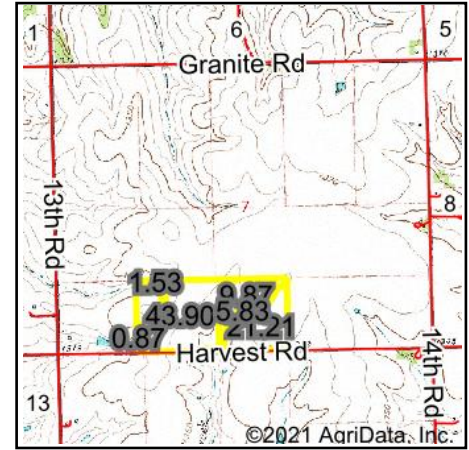

Wetlands Map

State: Kansas
Location: 7-2S-8E
County: Marshall
Township: Franklin
Date: 9/7/2021

Maps Provided By:

 CUSTOMIZED ONLINE MAPPING
 © AgriData, Inc. 2021 www.AgriDataInc.com

Classification Code	Type	Acres
R4SBC	Riverine	0.53
PEM1Ah	Freshwater Emergent Wetland	0.15
PEM1A	Freshwater Emergent Wetland	0.03
Total Acres		0.71