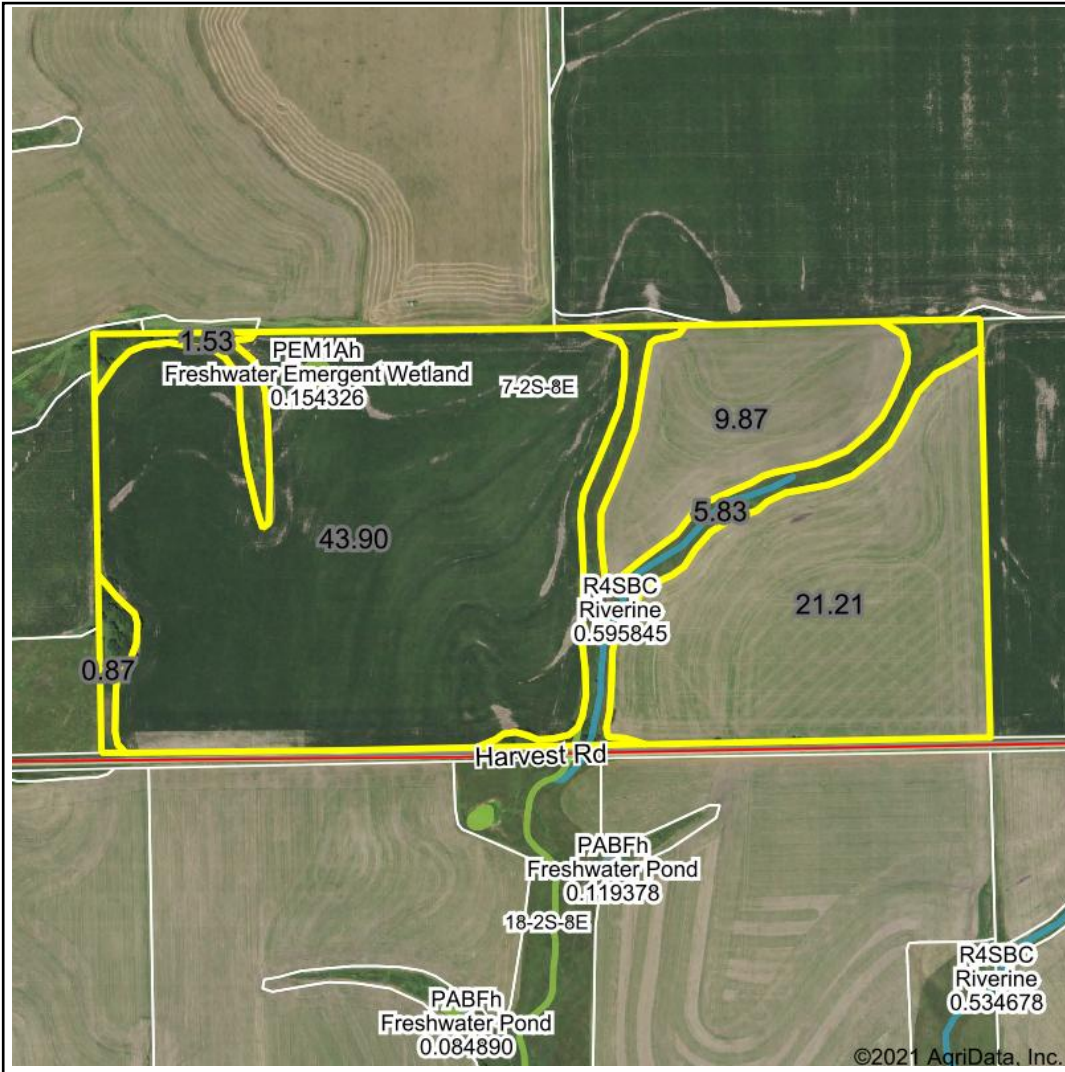

Wetlands Map

State: Kansas
Location: 7-2S-8E
County: Marshall
Township: Franklin
Date: 9/7/2021

Maps Provided By:

 CUSTOMIZED ONLINE MAPPING
 © AgriData, Inc. 2021 www.AgriDataInc.com

Classification Code	Type	Acres
R4SBC	Riverine	0.53
PEM1Ah	Freshwater Emergent Wetland	0.15
PEM1A	Freshwater Emergent Wetland	0.03
Total Acres		0.71